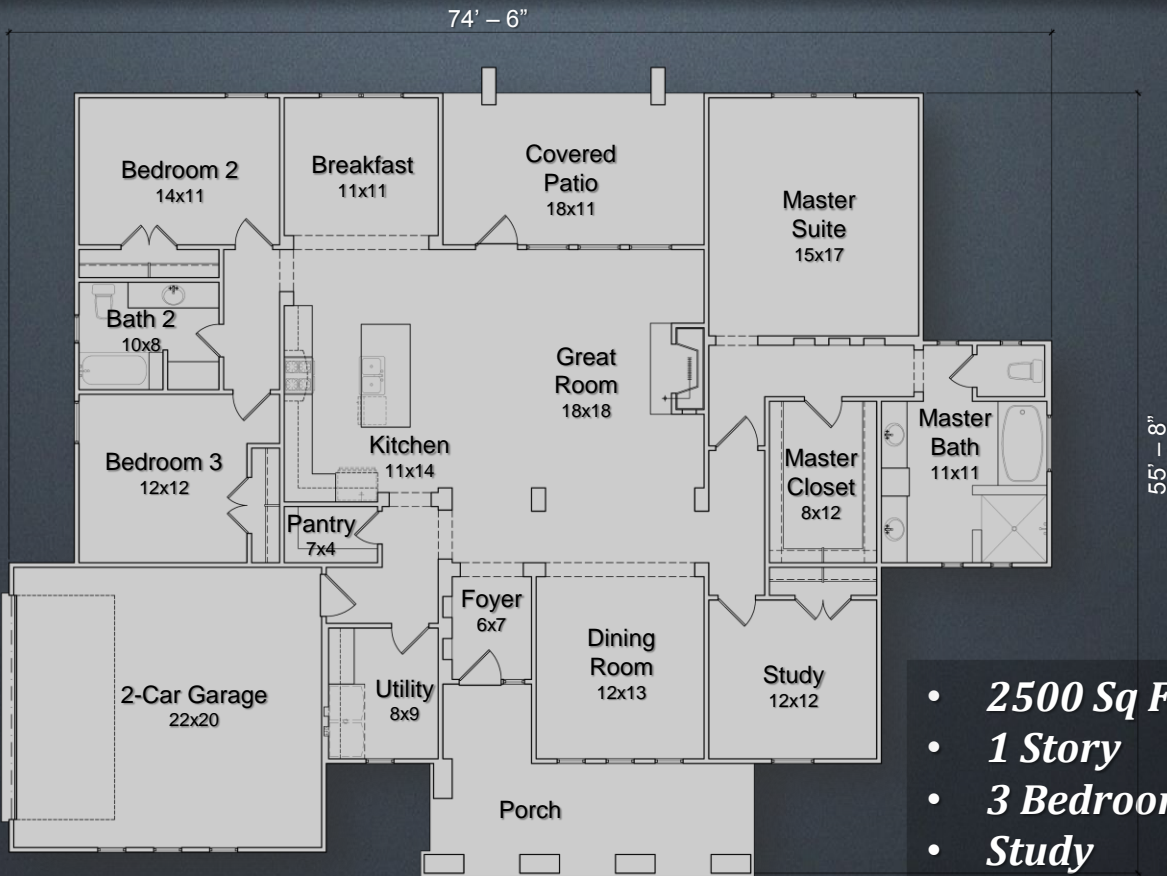

Plan 8

- 2500 Sq Ft
- 1 Story
- 3 Bedrooms / 2 Baths
- Study
- Dining
- Breakfast
- 2 Car Garage

4737 College Park, Suite 101 • San Antonio, TX 78249

Phone: 210.385.7158 • Fax: 210.490.3303

E-mail: info@AdamMichaelHomes.com