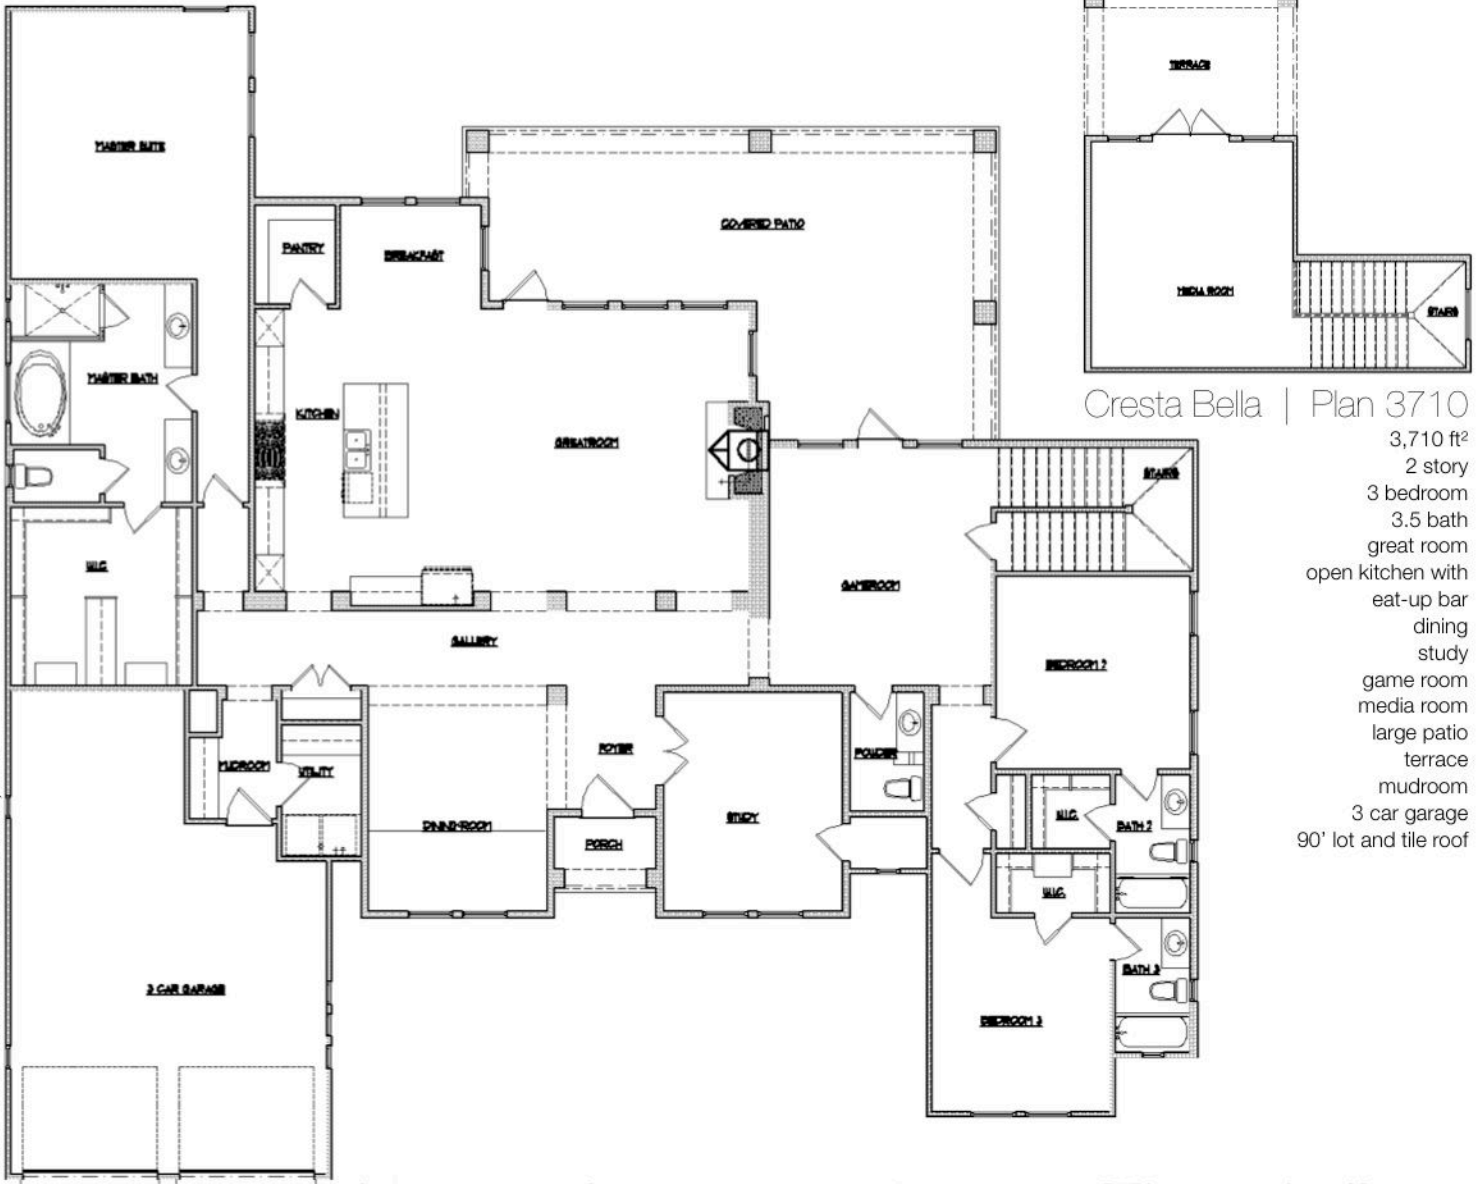

Adam Michael HOMES

Cresta Bella | Plan 3710

- 3,710 ft²
- 2 story
- 3 bedroom
- 3.5 bath
- great room
- open kitchen with eat-up bar
- dining
- study
- game room
- media room
- large patio
- terrace
- mudroom
- 3 car garage
- 90' lot and tile roof